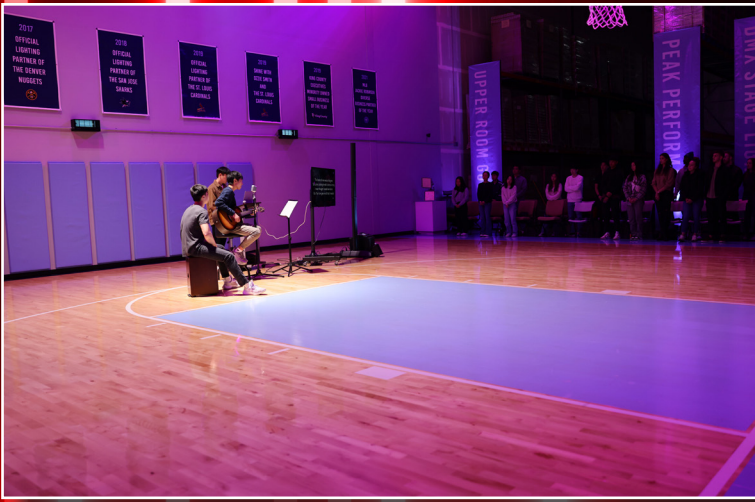

Mariano Rivera

Yankees Hall of Fame Legend and PlanLED Ambassador

”

PLANLED™

SPORTS LIGHTING SOLUTIONS

CHEER

Dynamic Lighting Control

COMPETE

NCAA Broadcast Standard

ENERGIZE

Home Team Introduction

SPOTLIGHT

Engage the Audience

CELEBRATE

Special Social Events

COMMAND